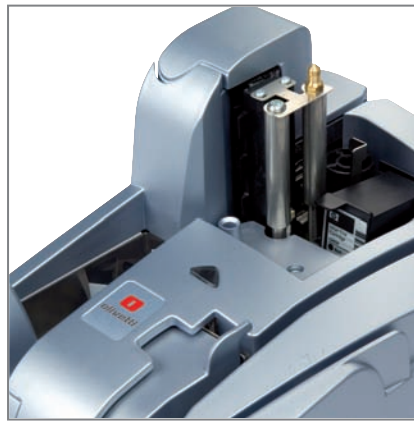

FRONT STAMP AND INK-JET PRINTER
for endorsement on the back of the document