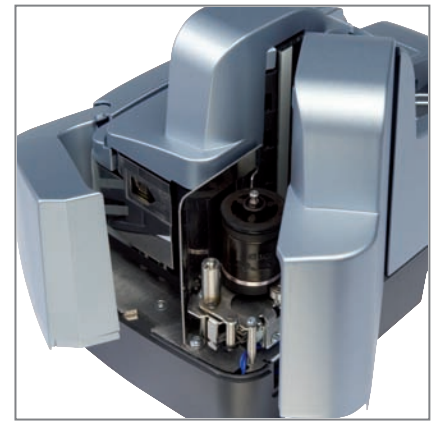

EASY ACCESS to all internal parts

TECHNICAL SPECIFICATIONS

GENERAL CHARACTERISTICS	Basic unit features	- 100 documents input feeder - 120 documents output tray - Double feed and full-bin sensors - RGB front and rear scanner up to 300 dpi resolution, 16/256 levels of gray, bitonal image conversion by SW - E13B/CMC7 auto detect MICR reader - OCR-A, OCR-B reading - Barcode software decoding	Power button	ON-OFF switch on the scanner
			Environment conditions	- Operating: 10 ÷ 40 °C (50÷104 °F), 20 ÷ 80% R.H. - Storage: 0÷45 °C (32÷113 °F), 5÷95% R.H. - Transport: -15÷55 °C (5÷131 °F), 5÷95%R.H.
	Interfaces	Integrated USB hub with 1 additional host port	Software	- IM Common API/DLL for Windows 2000/XP/Vista (32/64 bit) - Driver Linux - Driver Twain - Exerciser and diagnostic applications
	Performance	- IM75B: speed of 75 dpm - IM75F: speed of 150 dpm		
	Document format	- Height: 60÷108 mm* (2.4÷4.3") - Length: 80÷225 mm (3.2÷8.8") - Thickness: 0.07÷0.12 mm (3÷5 mils) - Weight: 70÷120 g/m² (0.01÷0.02 lb/sqf)	Homologation	CE, CSA (C & US), FCC, EN60950, RoHS compliant
	Noise	< 52 dB (full configuration)	Options	- Ink-jet printer, up to 2 lines, approx. 6,000,000 characters life - Rotational, self-inking front stamp, rechargeable each 60,000+ items - Swipe reader for magnetic stripe card, tracks 1,2,3 - UV-lighting (only on special request)
	Power supply	External switching adapter (Input: 100-240 Vac ±10%, 50-60 Hz Output: 24 Vdc, 36 W)	Dimensions (LxWxH) and weight	230 x 140 x 175 mm (9" x 5.5" x 6.9") Max. 3.5 kg (7.5 lbs)

(*) Image height up to 108 mm. The unit is able to handle higher documents too

Product performances are referred to an appropriate use under optimal conditions. With the right to change technical specifications. The registered trademarks are the property of their respective owners.

IM75 is distributed by Olivetti S.p.A.
(12/09) - Code: 6000702-00

OLIVETTI S.P.A.
VIA JERVIS 77
10015 IVREA (TO) ITALY
www.olivetti.com