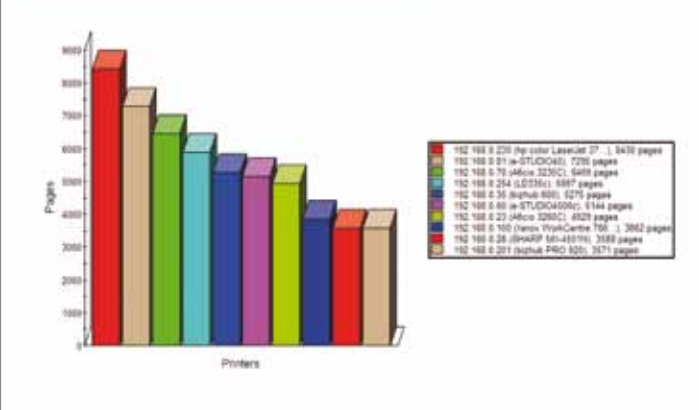

IP Address	Name	Serial	Total Change	Color Change	Monochrome Change	Pen Change	Cost Change	Match
192.168.0.13	SHARP AR-C20P	45012013	1565	0	1565		$31.700	Match
192.168.0.19	hp LaserJet 4300	CN6C429700	1616		1616		$66.900	Match
192.168.0.21	Xerox WorkCentre Pro 275, v1	U7UR27676	1337		1337		$26.740	Match
192.168.0.23	Alcoa 3200C	K5001200161	4929	2438	2491		$283.020	Match
192.168.0.29	SHARP MX-4500N	6903487200	3588	2118	1470		$241.040	Match
192.168.0.39	hpLab 800	5275	5275		5275		$128.500	Match
192.168.0.48	HP LaserJet 5	S4811J1154	1652		1652		$62.050	Match
192.168.0.47	hpLab PRC 920	1542	1542		1542		$30.940	Match
192.168.0.49	Phaser 9550CP	WYF030375	1908	925	983		$30.990	Match
192.168.0.50	HP LaserJet 4000 Series	U888060003	725		725		$36.250	Match
192.168.0.54	XEROX WorkCentre 24 v. 3. 1. 0 - Printer	1586	1586		1586		$31.700	Match
192.168.0.89	hp-STUJ2045	GL00000811300	2201		2201		$46.020	Match
192.168.0.87	SHARP RX 2200N	690626400	2731	1394	1337		$141.940	Match
192.168.0.60	hp-STUJ2000	JM610120	3144	2256	2888		$223.360	Match
192.168.0.62	hpLab 800	3413	3413		3413		$68.260	Match
192.168.0.65	HP LaserJet 4000 Series	USCC116070	1787		1787		$89.350	Match
192.168.0.67	hp LaserJet 4250	CN6A180006	921		921		$46.000	Match
192.168.0.66	DQ219F	210	210		210		$4.200	Match
192.168.0.70	Alcoa 3200C	6488	4220	2219	2001		$426.300	Match
192.168.0.73	hp color LaserJet 5500	JPGR000884	1667	837	830		$187.060	Match
192.168.0.75	Sharp AR-S016507	85022900	1720	0	1720		$34.400	Match
192.168.0.79	SHARP AR-S016507	4104990	1406		1406		$28.120	Match
192.168.0.81	hp-STUJ2045	CL1010	7295		7295		$145.900	Match
192.168.0.82	HP LaserJet 4000 Series	US9P016822	1864		1864		$93.200	Match
192.168.0.84	HP LaserJet 9000 Series	JPB4P06839	2925		2925		$57.750	Match
192.168.0.88	Lewmark C314	K50P038	2730	884	2046		$157.750	Match
192.168.0.92	hpLab C312	1458	1458		1458		$29.160	Match
192.168.0.95	hp LaserJet 4250	CN6C499076	1911		1911		$38.590	Match
192.168.0.99	HP Color LaserJet 2500CP	329105	1211	0	1211		$24.220	Match
192.168.0.100	Xerox WorkCentre 7600, v1	VORS04470	3852	2080	1772		$242.540	Match
192.168.0.107	Sharp AR-2076332	180018400	2952		2952		$59.240	Match

RAK v2 includes a powerful and flexible reporting tool to assign costs per page and generate reports comparing current and previous readings. These reports are generated via an intuitive interface (which can be personalised according to user needs) and data can be exported in CSV formats.

INFORMATION DISCOVERED

GENERAL

Device status

Toner levels

Page count

Colour vs mono counts

Print vs copy counts

Scan/fax counts

Serial number

IP address

MAC Address

Device description

Asset number

Location

Product performances are referred to an appropriate use under optimal conditions. With the right to change technical specifications. The registered trademarks are the property of their respective owners. Rapid Assessment Key v2 is distributed by Olivetti S.p.A. (12/12) - Code: 27213-01